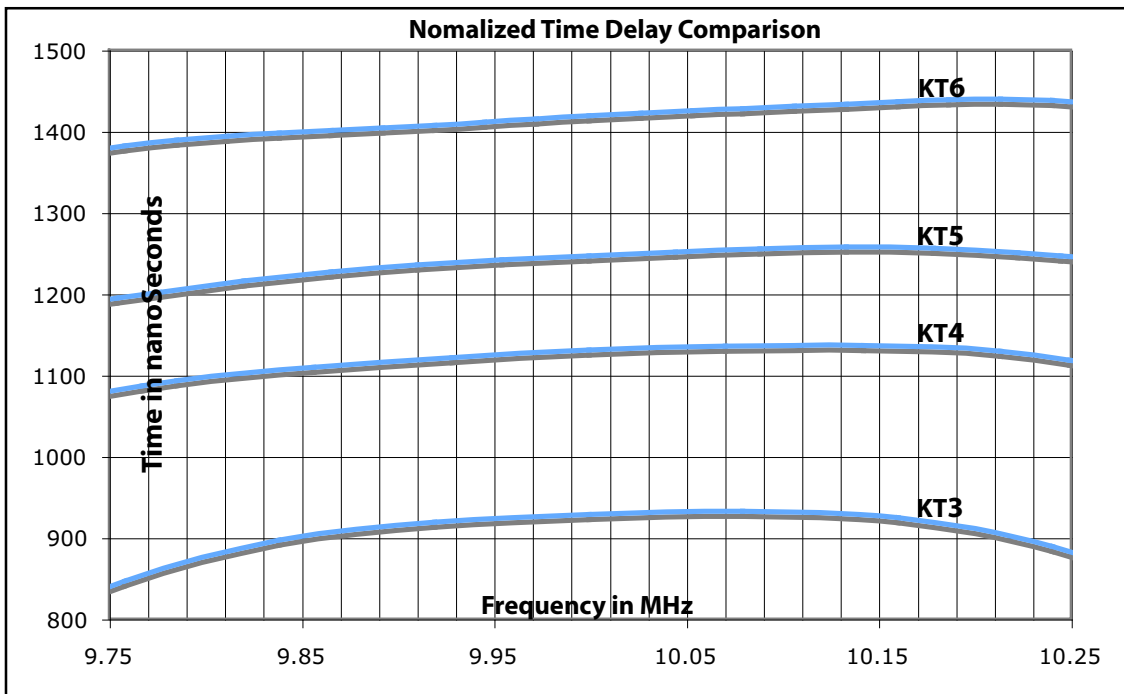

KT3 through KT6

Normalized Response Comparison

Passband Bandwidth=3%Fo

KT3 through KT6

Normalized Response Comparison

Passband Bandwidth=5%Fo

KT3 through KT6

Normalized Response Comparison
Passband Bandwidth=10%Fo