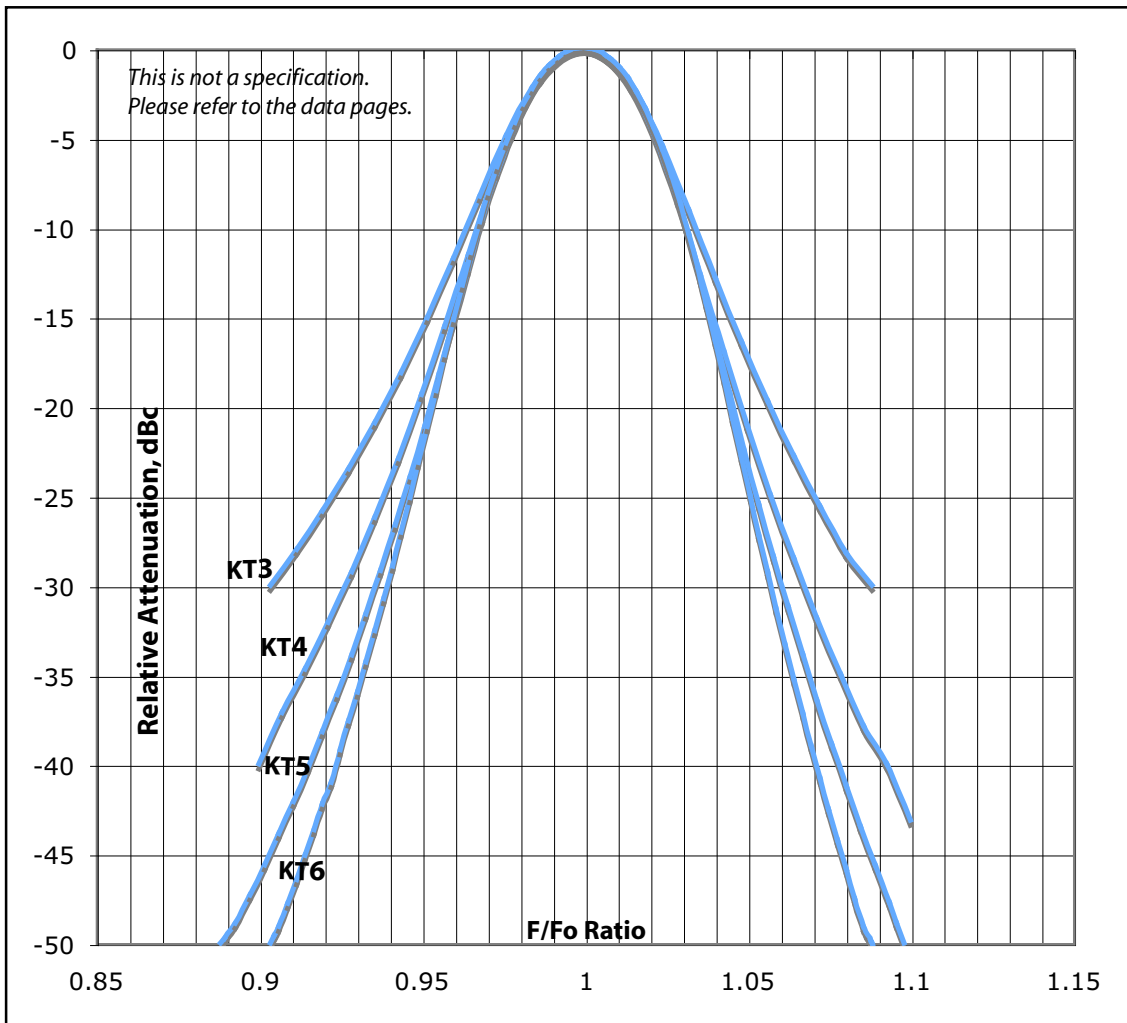

KT3 through KT6

Normalized Response Comparison

Passband Bandwidth=3%Fo

KT3 through KT6

Normalized Response Comparison

Passband Bandwidth=5%Fo

KT3 through KT6

Normalized Response Comparison
Passband Bandwidth=10%Fo