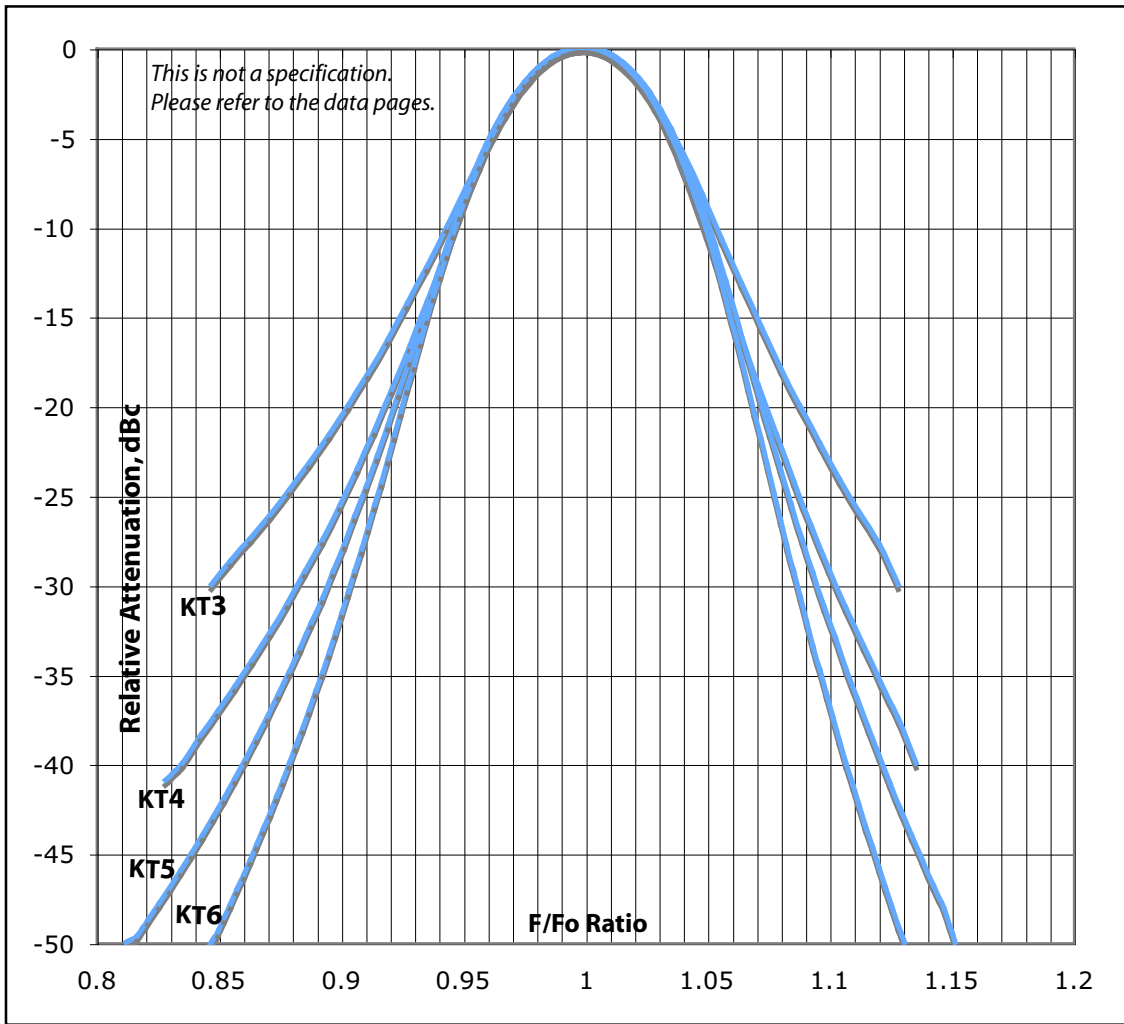

KT3 through KT6

Normalized Response Comparison

Passband Bandwidth=3%Fo

KT3 through KT6

Normalized Response Comparison

Passband Bandwidth=5%Fo

KT3 through KT6

Normalized Response Comparison
Passband Bandwidth=10%Fo