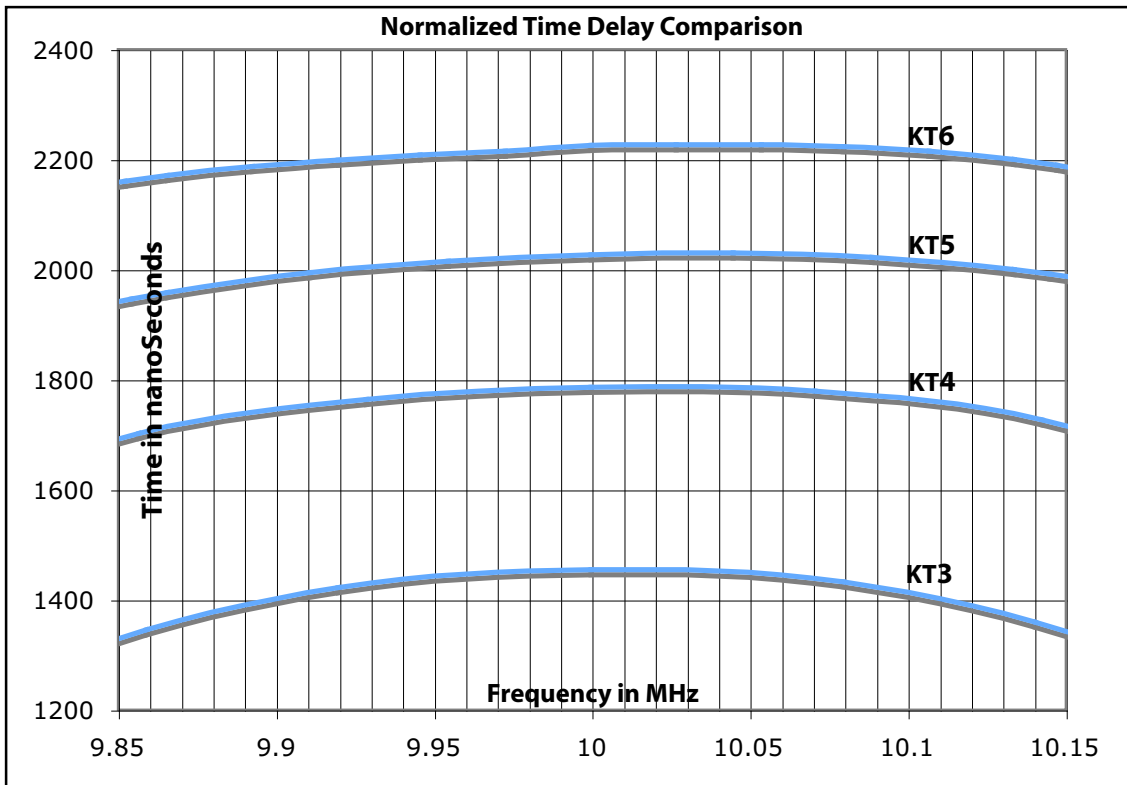

KT3 through KT6

Normalized Response Comparison

Passband Bandwidth=3%Fo

KT3 through KT6

Normalized Response Comparison

Passband Bandwidth=5%Fo

KT3 through KT6

Normalized Response Comparison
Passband Bandwidth=10%Fo